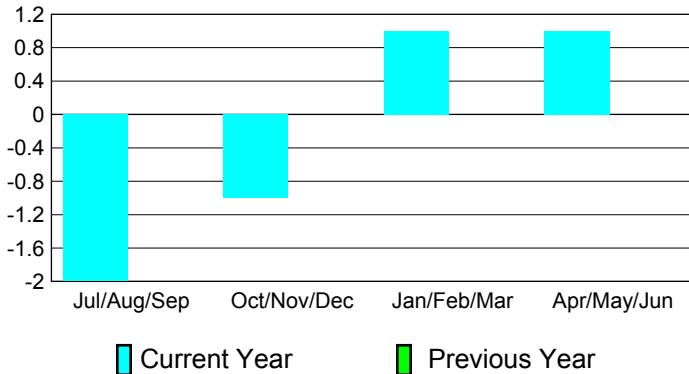

Club Results 2010-2011

Goal, New, Dropped, Gain/Loss

Comparison of Club Gain/Loss

Current Year Compared to the Previous Year

YTD Status Quo Clubs 2010-2011

Status Quo Clubs Compared to Status Quo Members

MEMBERSHIP