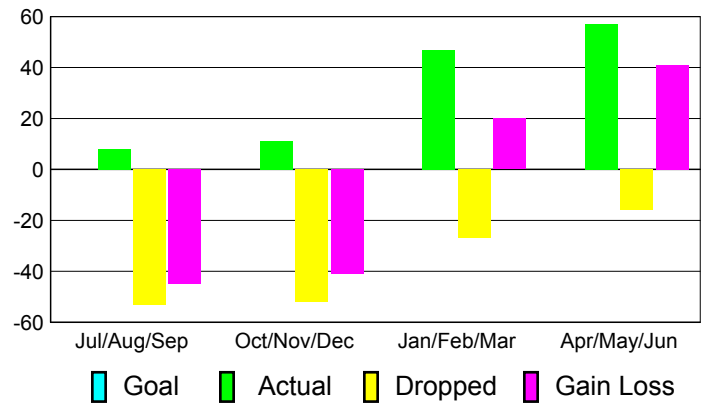

Membership Results 2010-2011

Goal, New, Dropped, Gain/Loss

Comparison of Membership Gain/Loss

Current Year Compared to the Previous Year