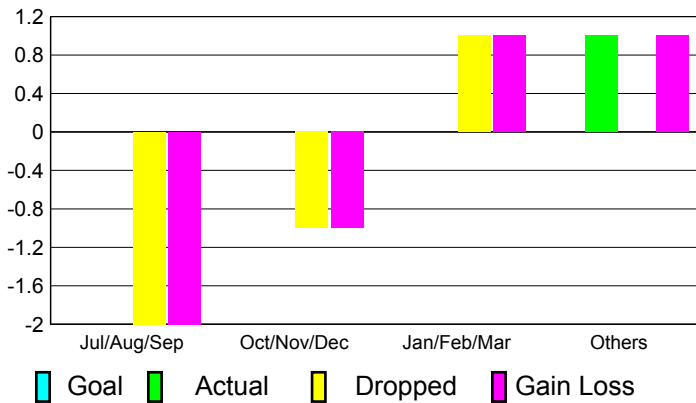

2010-2011 GMT Reports for District (or Undistricted) **District 115CN**

GMT: **HOWARD PATRICK LEE**

Location: **PORTUGAL**

GMT CA: **4**

CLUBS

Club Results
2010-2011

Clubs
2009-2010

Month	New Club Goal	Actual New Clubs	Actual Dropped Clubs	Gain/Loss of Clubs	Gain/Loss of Clubs
Jul/Aug/Sep	0	0	-2	-2	0
Oct/Nov/Dec	0	0	-1	-1	0
Jan/Feb/Mar	0	0	1	1	0
Apr/May/June	0	1	0	1	0
Totals	0	1	-2	-1	0

Club Results 2010-2011

Goal, New, Dropped, Gain/Loss

Comparison of Club Gain/Loss

Current Year Compared to the Previous Year

YTD Status Quo Clubs 2010-2011

Status Quo Clubs Compared to Status Quo Members

MEMBERSHIP

Membership Results
2010-2011

Membership
2009-2010

Month	Net Memb Goal	Actual New Memb	Actual Dropped Memb	Gain/Loss of Memb	Gain/Loss of Memb
Jul/Aug/Sep	0	8	-53	-45	-4
Oct/Nov/Dec	0	11	-52	-41	8
Jan/Feb/Mar	0	47	-27	20	-1
Apr/May/June	0	57	-16	41	-8
Totals	0	123	-148	-25	-5