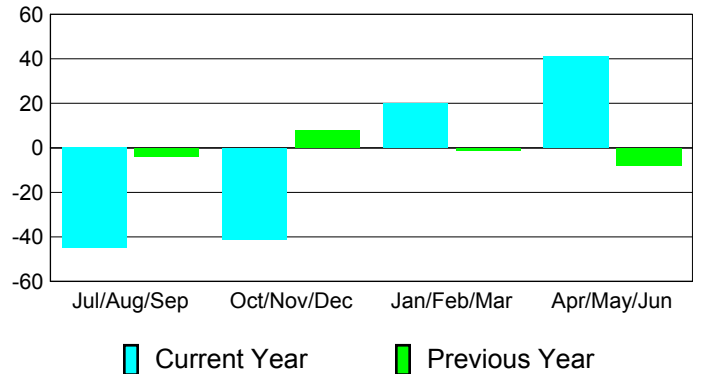

Membership Results
2010-2011

Membership
2009-2010

Month	Net Memb Goal	Actual New Memb	Actual Dropped Memb	Gain/Loss of Memb	Gain/Loss of Memb
Jul/Aug/Sep	0	8	-53	-45	-4
Oct/Nov/Dec	0	11	-52	-41	8
Jan/Feb/Mar	0	47	-27	20	-1
Apr/May/June	0	57	-16	41	-8
Totals	0	123	-148	-25	-5

Membership Results 2010-2011

Goal, New, Dropped, Gain/Loss

Comparison of Membership Gain/Loss

Current Year Compared to the Previous Year

Gender Comparison 2010-2011

Jul/Aug/Sep

Oct/Nov/Dec

Jan/Feb/Mar

Apr/May/June

Male

Female